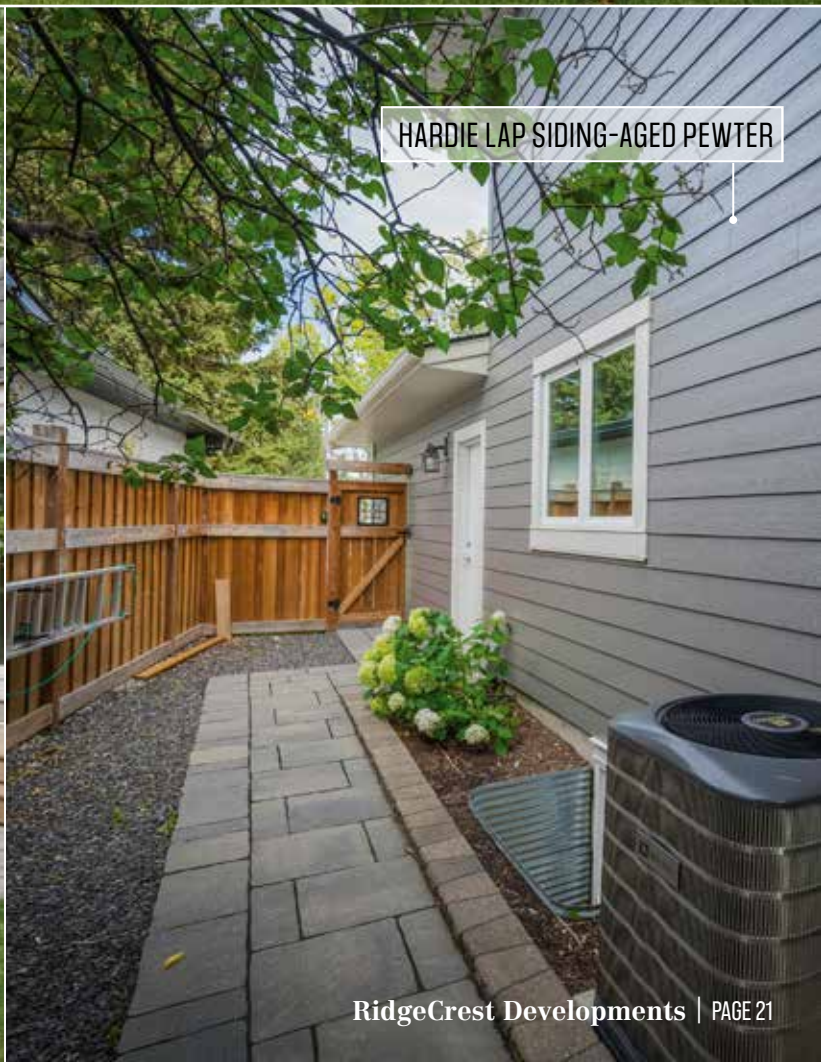

HARDIE LAP SIDING-AGED PEWTER