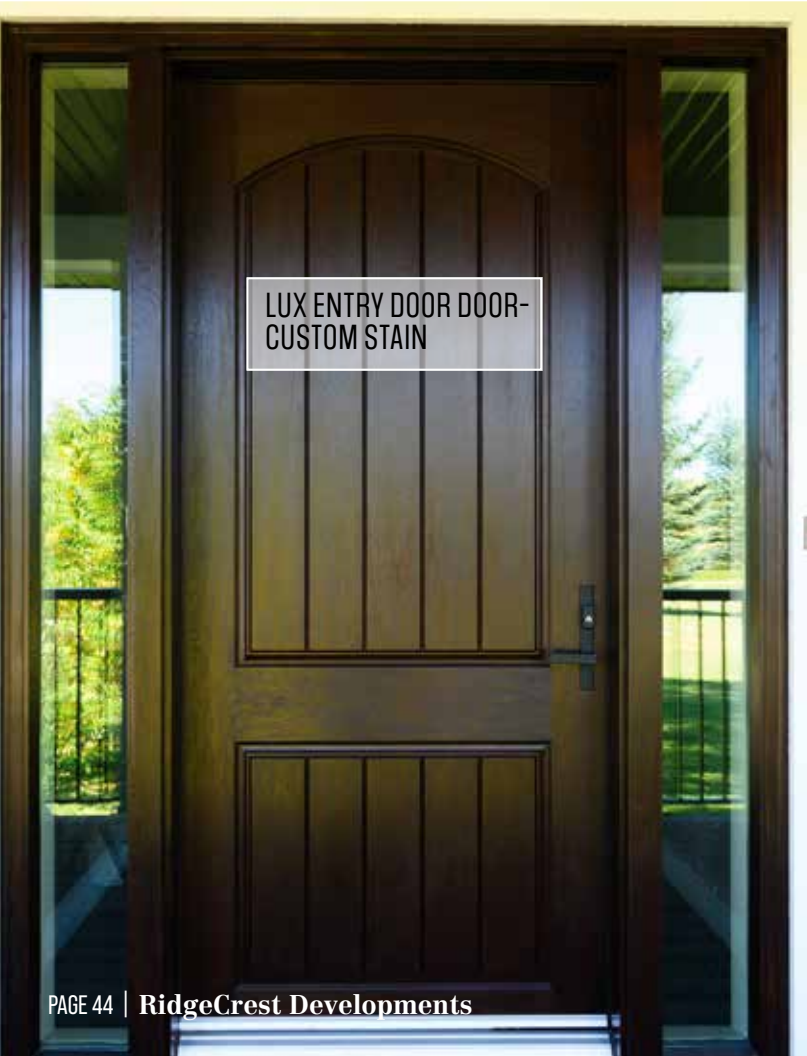

SOFFIT, FASCIA, EAVESTROUGHS

HARDIE BOARD AND BATTEN

1" R6 ENERAIRE INSULTION

WOOD PLANK OVERHEAD DOOR

ALUMINUM SOFFIT, FASCIA, EAVESTROGHS-BLACK

SMARTPANEL DECK SKIRTING

LUX ENTRY DOOR DOOR-CUSTOM STAIN

FIBERON PROMENADE PVC DECKING