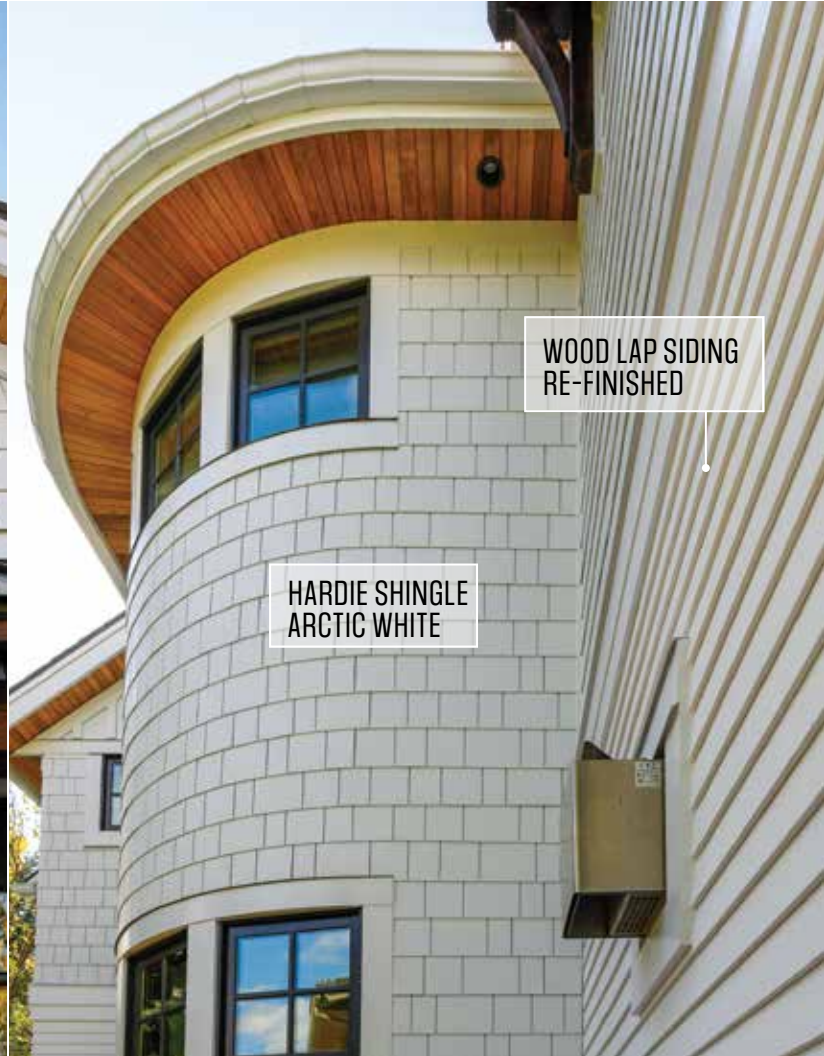

LONGBOARD SIDING

ALUMINUM PICKET RAILS

AZEK DECKING

PILLARS AND BEAM CLADDING

SMARTTRIM GABLE FASCIA

STANDING SEAM
METAL ROOF

WOOD LAP SIDING
RE-FINISHED

HARDIE SHINGLE
ARCTIC WHITE