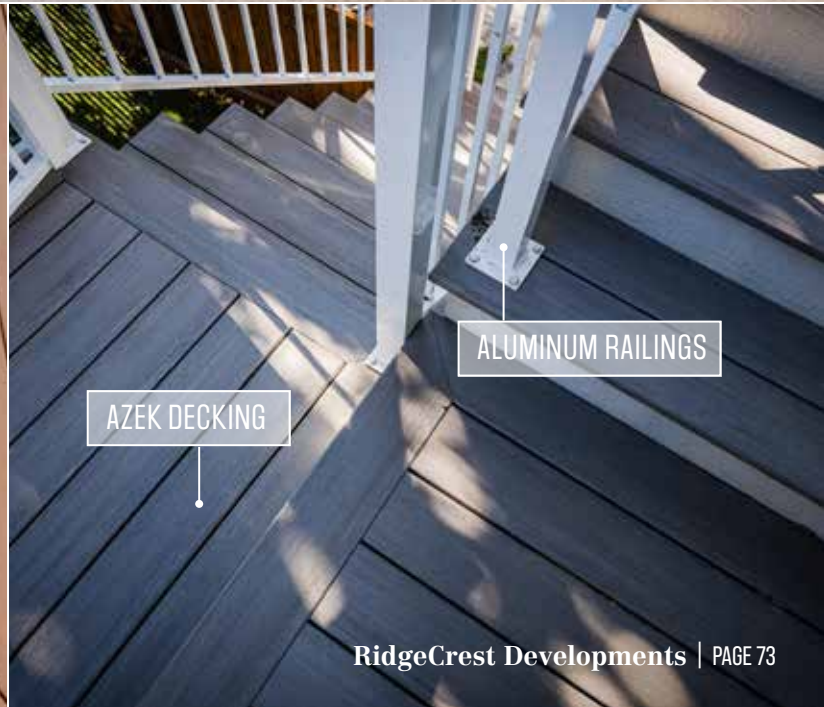

ALUMINUM RAILINGS

AZEK DECKING

PREMIUM RUSTIC PLANK VINYL DECK MEMBRANE

PREMIUM TOPLESS
GLASS RAILING

AZEK DECKING

AZEK DECKING

ALUMINUM RAILINGS

HARDIE SIDING
GRAY SLATE