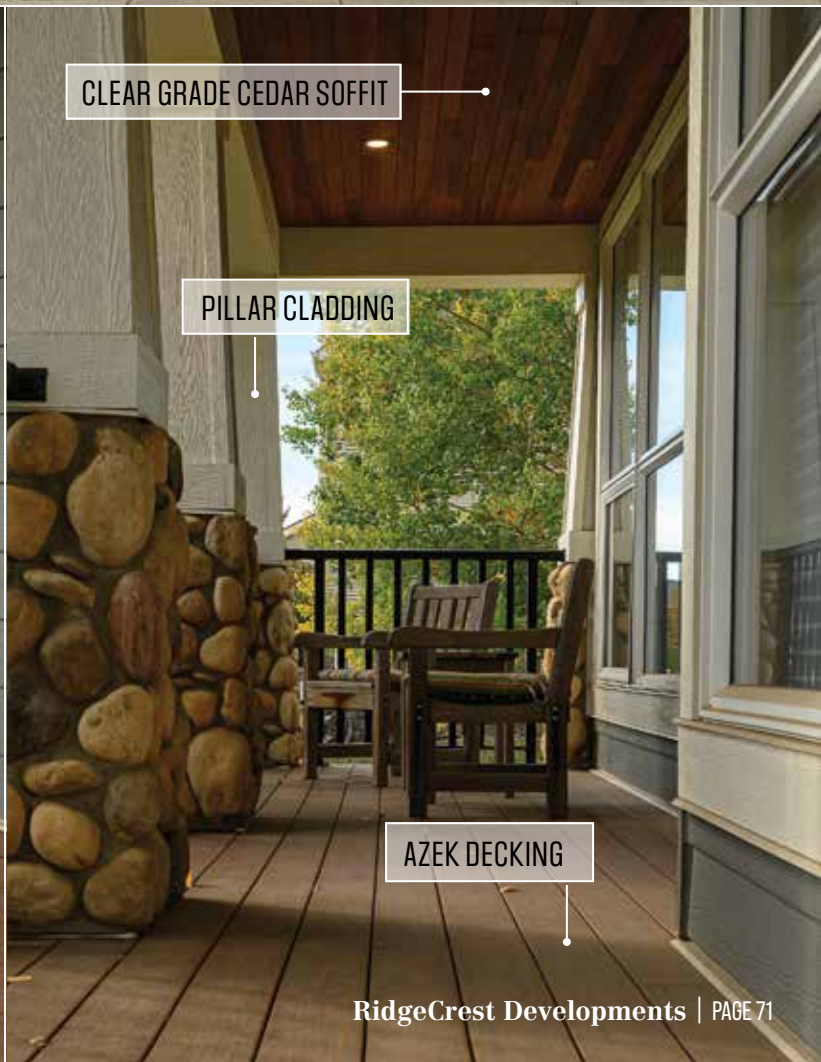

HIDDEN CREEK RD NW

EXTENDED BEDROOM
FORWARD ONTO PRIOR DECK

STEEL OVERHEAD DOOR

ENTRY DOOR
CUSTOM FINISH

AZEK DECKING

CLEAR GRADE CEDAR SOFFIT

PILLAR CLADDING

AZEK DECKING