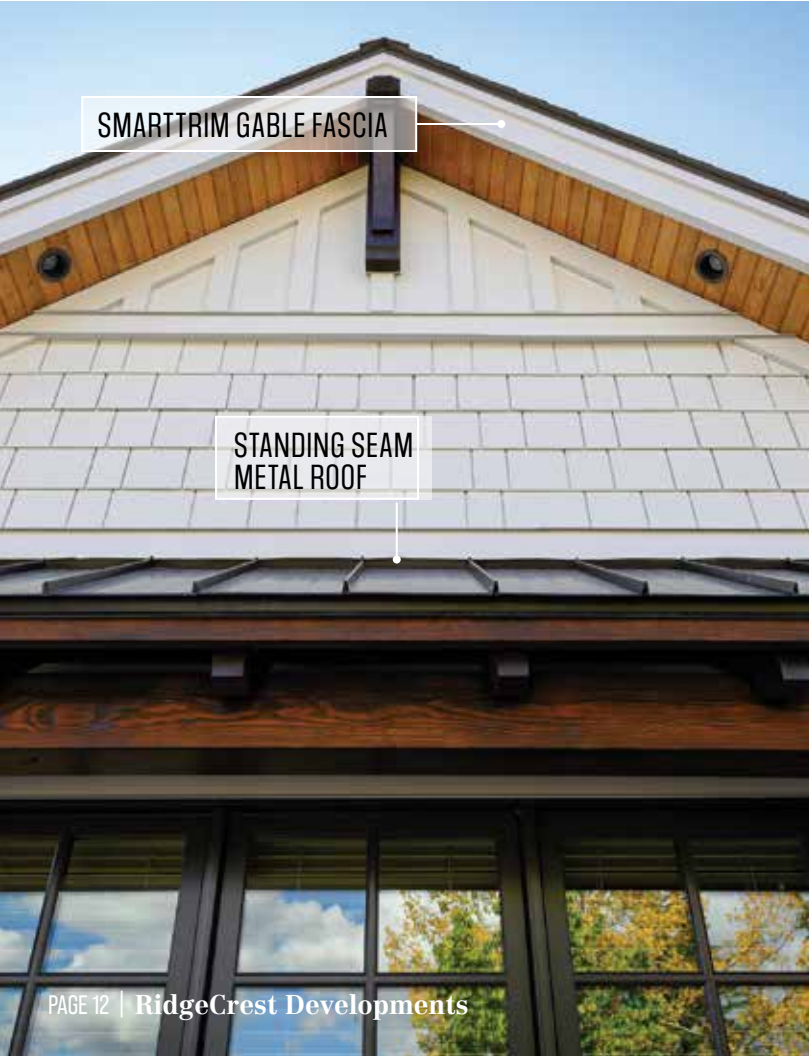

SMARTTRIM GABLE FASCIA

STANDING SEAM
METAL ROOF