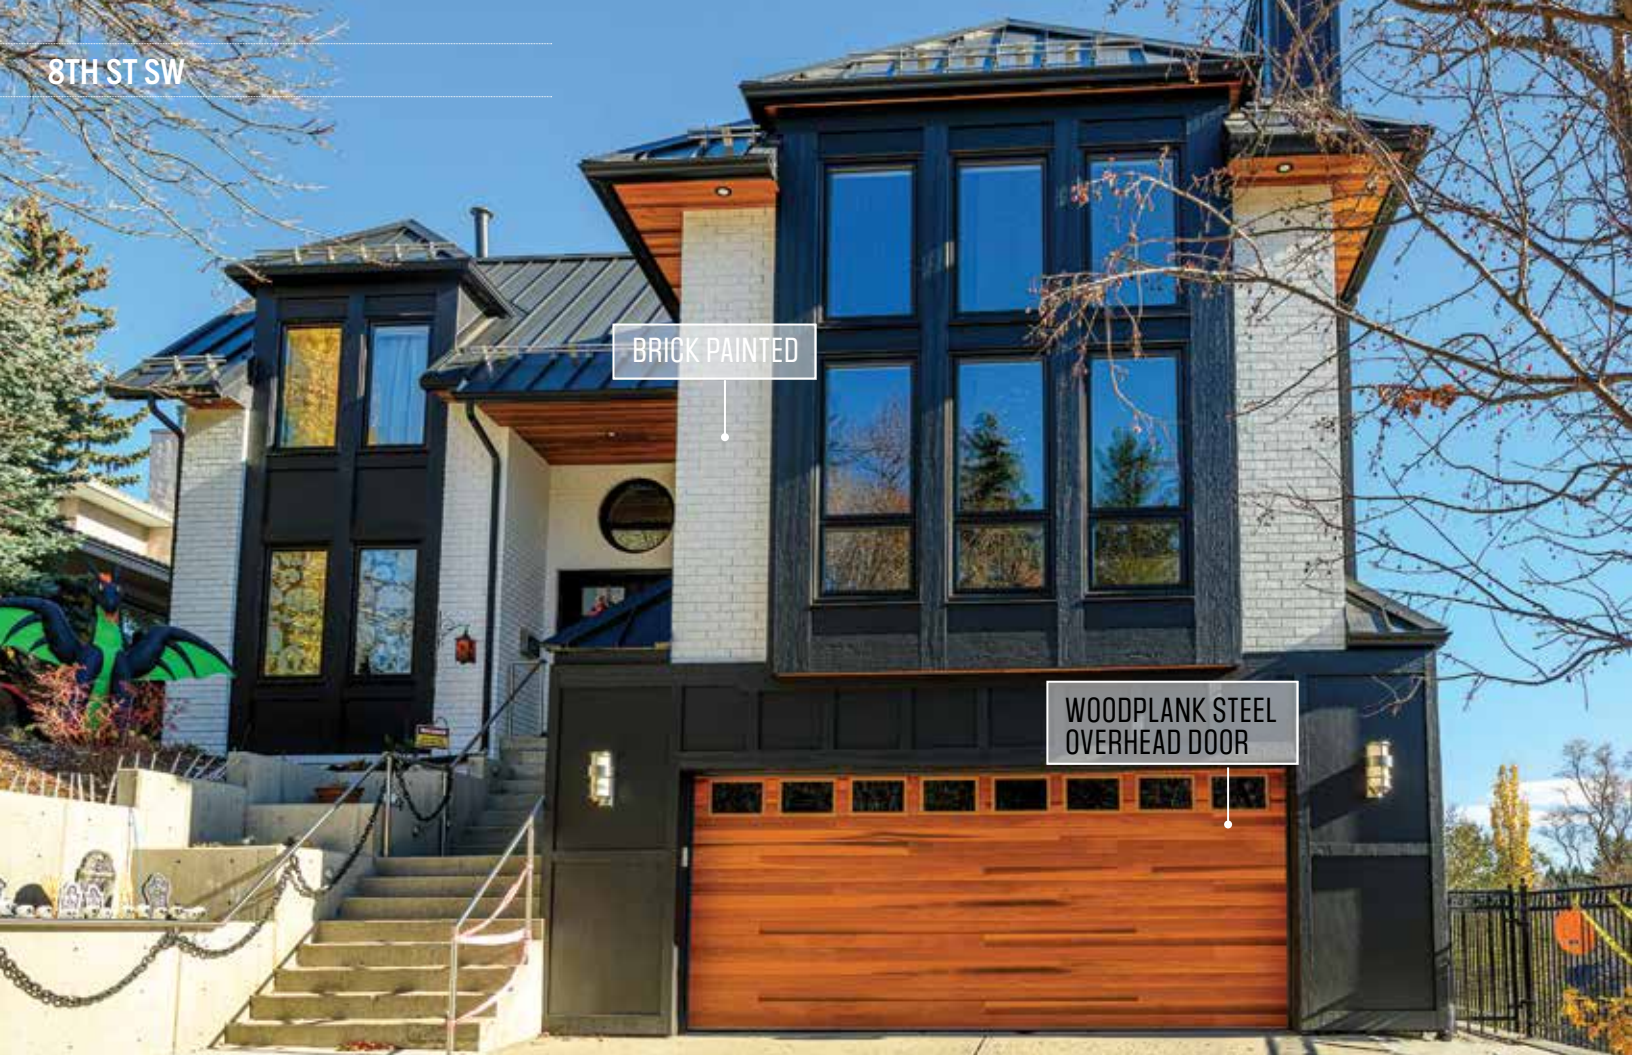

STANDING SEAM METAL ROOF

BRICK PAINTED

WOODPLANK STEEL OVERHEAD DOOR